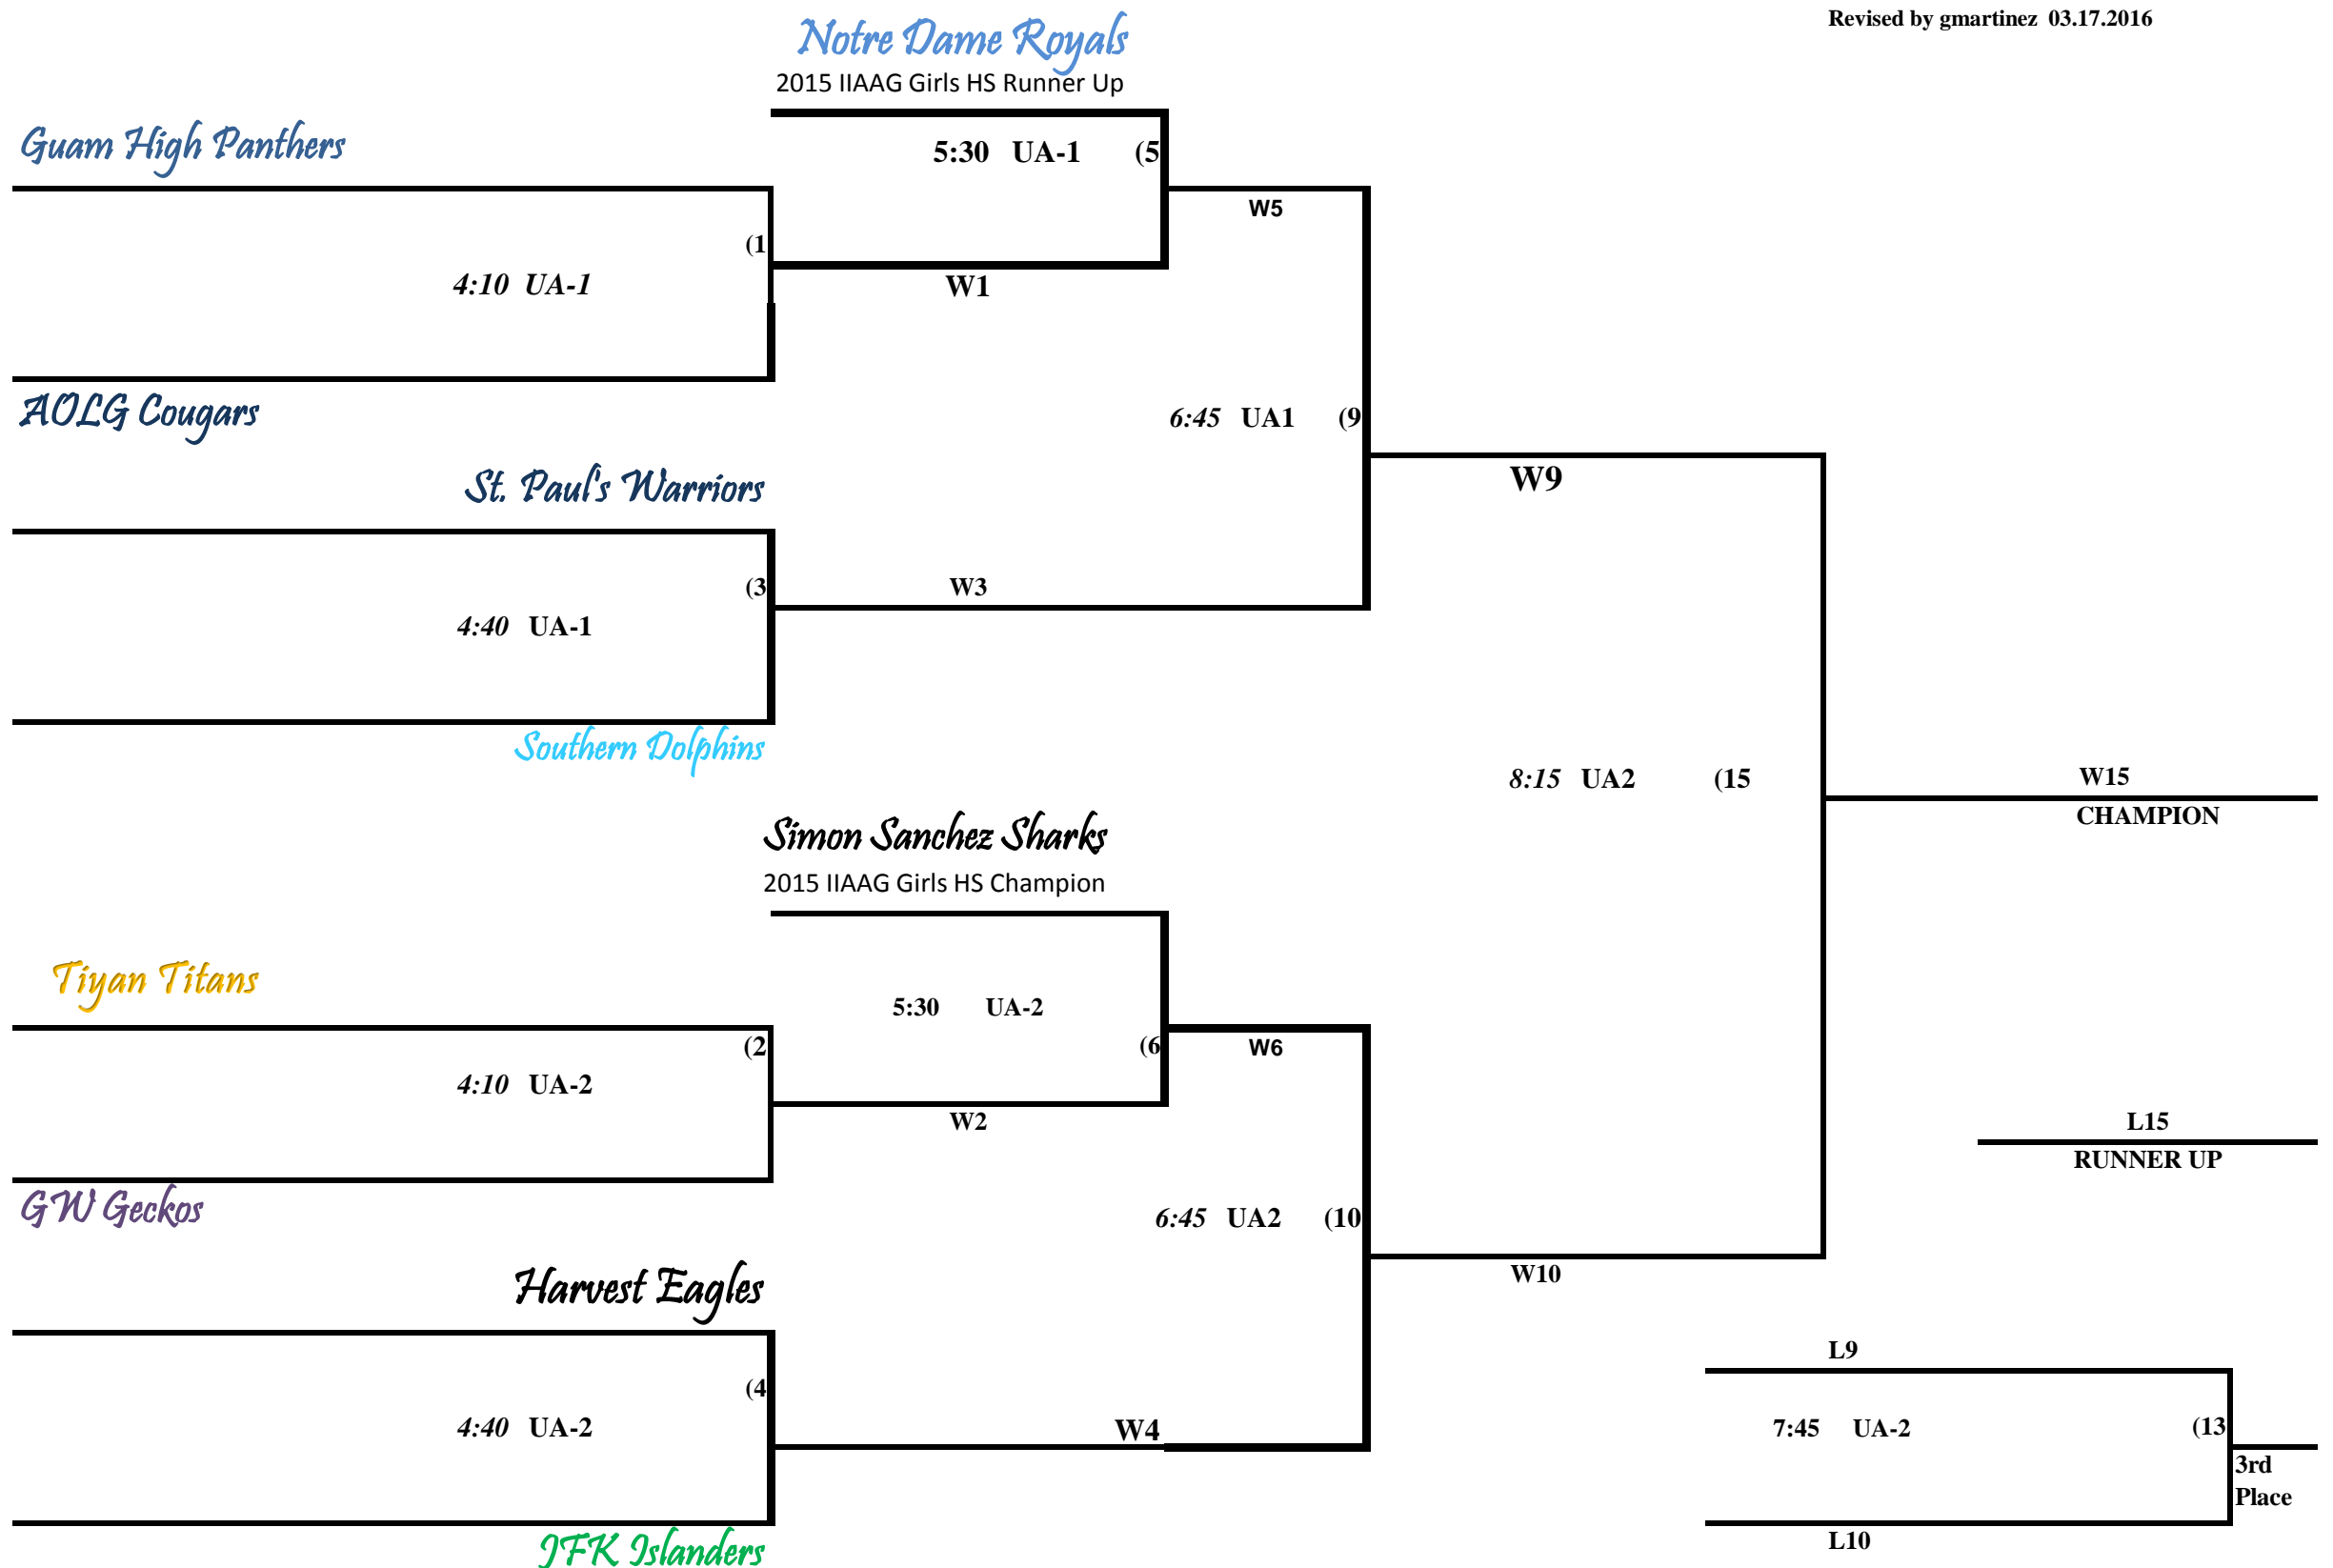

ANNUAL GIRLS' HIGH SCHOOL PRESEASON CHALLENGE CUP

March 19, 2016

GOLD WINNER'S BRACKET

Matches are 25 minutes, no half time. If scores are tied at the end of regulation, winner decided by shootout, if still tied after first 5 players from each team then sudden death.

Revised by gmartinez 03.17.2016